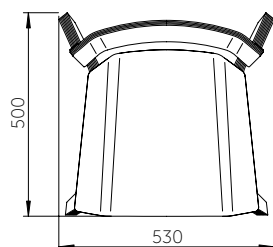

EN SKY is a series of wooden chairs with modern design. Typical for this chair is connection of back and front legs into one piece. The chair is made of bent veneered plywood. The SKY chair is perfectly stackable, comfortable and light chair.